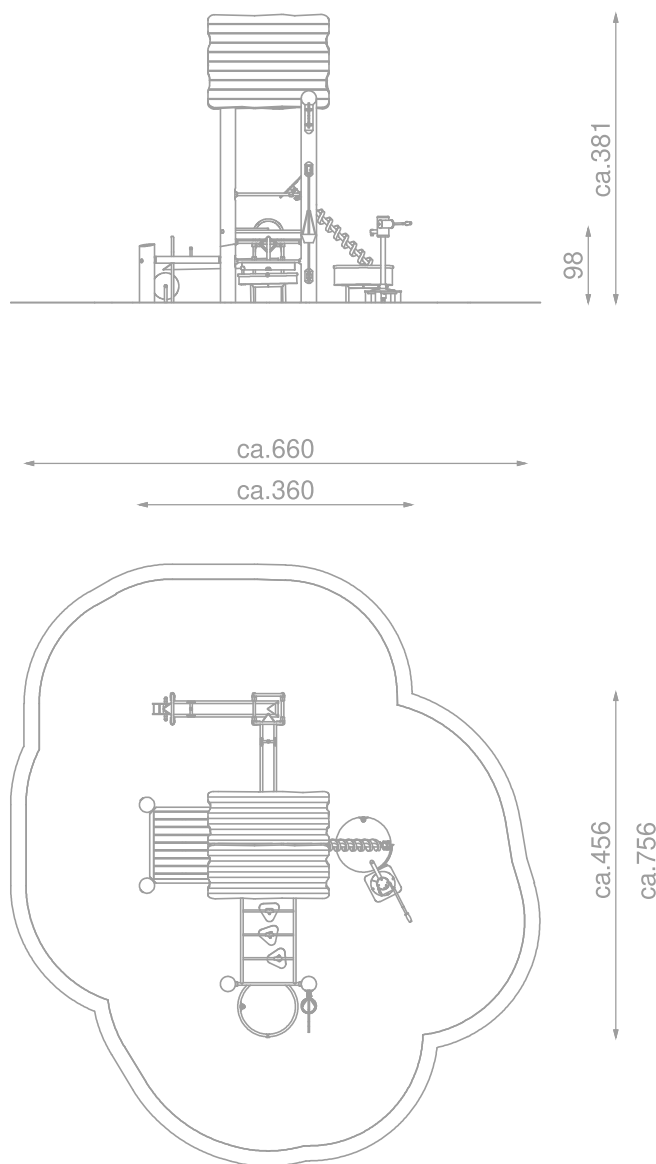

SOCJALIZING

PLAY WITH WATER

INFORMATION ABOUT THE PRODUCT

Dimensions	ca. 456 x 360 cm
Safety zone	ca. 756 x 660 cm
Overall height	ca. 381 cm
Free fall height	ca. 98 cm
Amount of users	11 persons
Product complies with EN 1176-1:2017-12	YES
Availability of spare parts	YES
Age range	1-12
<small>According to EN 1176-1:2017-12 norm, the product requires applying a safety surface according to the product's free fall height.</small>	

Visualisation is for reference only, actual appearance may vary.

SCALE 1:100

MATERIALS:

NATURAL ROBINIA WOOD

ELEMENTS
CONSTRUCTION
MADE OF STAINLESS STEEL
ASISI 304

PLATES OF THE WALLS
MADE OF GREY
TRIPLE LAYERED 15 MM
HDPE POLYETHYLENE